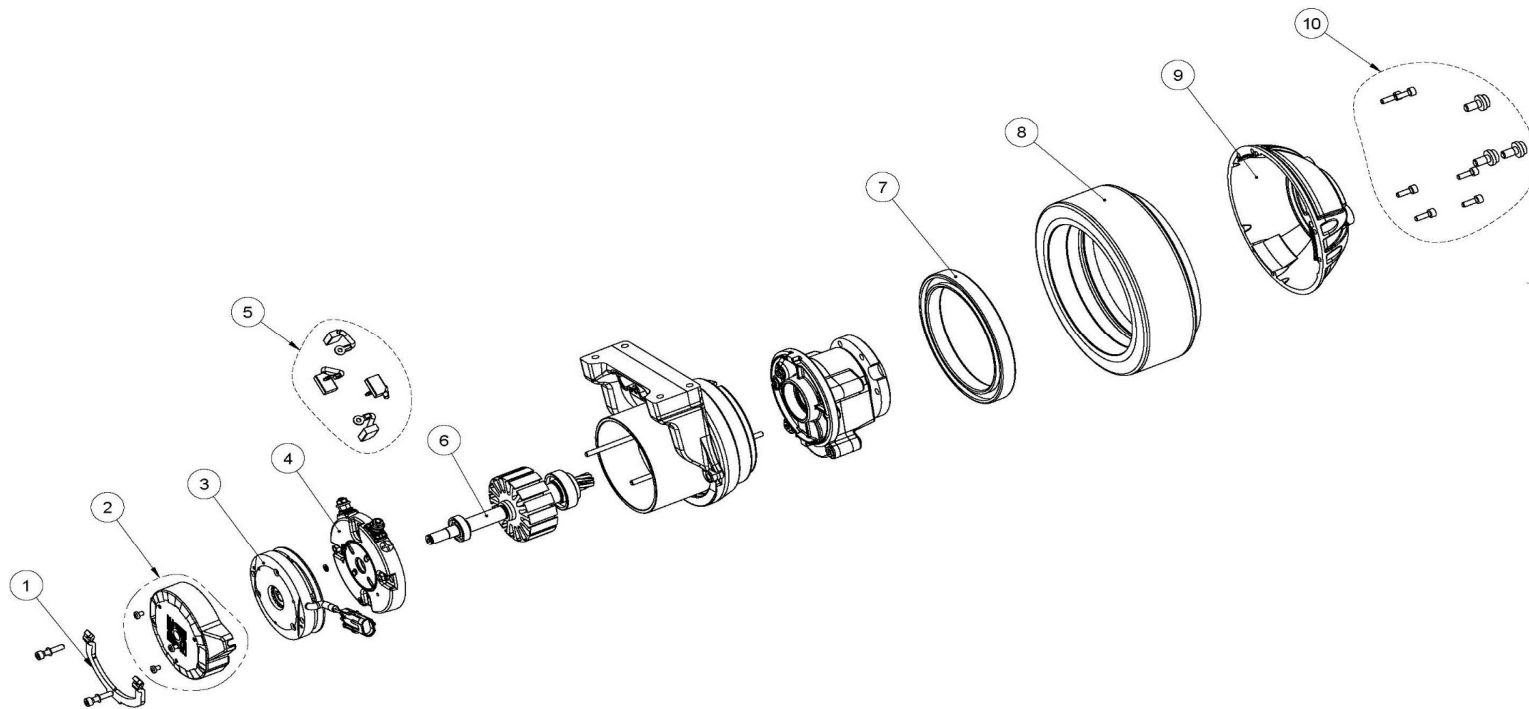

## Chassis Drive Replacement Parts

For all A-MR20D, A-MR20DS, A-MR26D A-MR26DS (Gen 2 only) and MR20-AI (Robo)

| <b>For all A-MR20D, A-MR20DS, A-MR26D A-MR26DS (Gen 2 only) and MR20-AI (Robo Scrubbers)</b> |                    |  |                      |                        |
|--|--------------------|--|----------------------|------------------------|
| <b>Ref.</b>  | <b>Part number</b> | <b>Description</b>                                 | <b>Used On Model</b> | <b>Used on Motor #</b> |
| 1  | 2721029            | Brake Release Lever                                | All                  | 748523-1/748525-2      |
| 2  | 5000221            | Brake Cover Kit                                    | All                  | 748523-1/748525-2      |
| 3  | 2720337            | Brake, Electric                                    | A-MR20s & A-MR26s    | 748523-1               |
| 3  | 247106             | Brake, Electric                                    | MR20-AI only         | 748525-2               |
| 4  | 6020412            | Carbon Brush Holder<br>(Includes Brushes and Caps) | All                  | 748523-1/748525-2      |
| 5  | 2538004            | Carbon Brushes Kit (includes 4)                    | All                  | 748523-1/748525-2      |
| 6  | 6362284            | Armature   | All                  | 748523-1/748525-2      |
| 7  | 2800759            | Wheel Bearing                                      | All                  | 748523-1/748525-2      |
| 8  | 4093466            | Tire, Polyurethane                                 | All                  | 748523-1/748525-2      |
| 9  | 4080935            | Hub, Aluminum                                      | All                  | 748523-1/748525-2      |
| 10   | 2538075            | Screw Kit for Aluminum Hub                         | All                  | 748523-1/748525-2      |
| Not Shown  | 247107             | Encoder  | MR20-AI only         | 748525-2               |